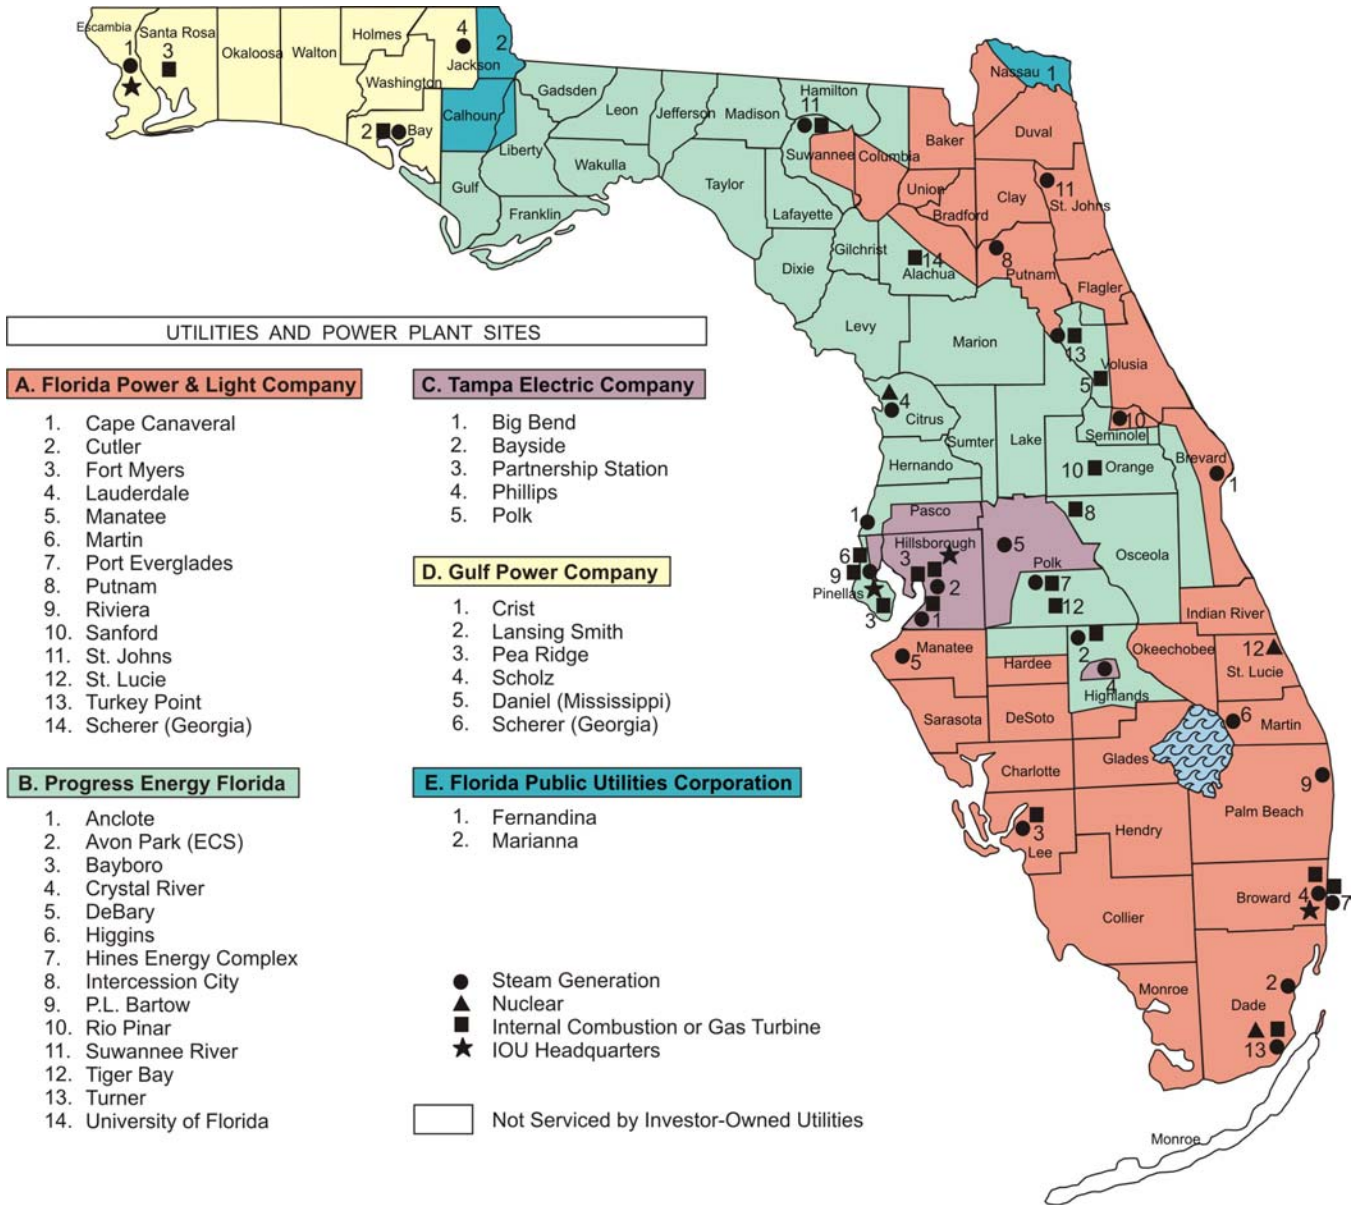

Investor-Owned Electric Utilities

Approximate Company Service Areas

Service areas are approximations.
 Information on this map should be used only as a general guideline.
 For more detailed information, contact individual utilities.

Municipal Electric Utilities

Approximate Utility Locations

Information on this map should be used only as a general guideline. For more detailed information, contact individual utilities.

Source:
Florida Public Service Commission

Rural Electric Cooperatives

Approximate Company Service Areas

Service areas are approximations.
 Information on this map should be used only as a general guideline.
 For more detailed information, contact individual utilities.