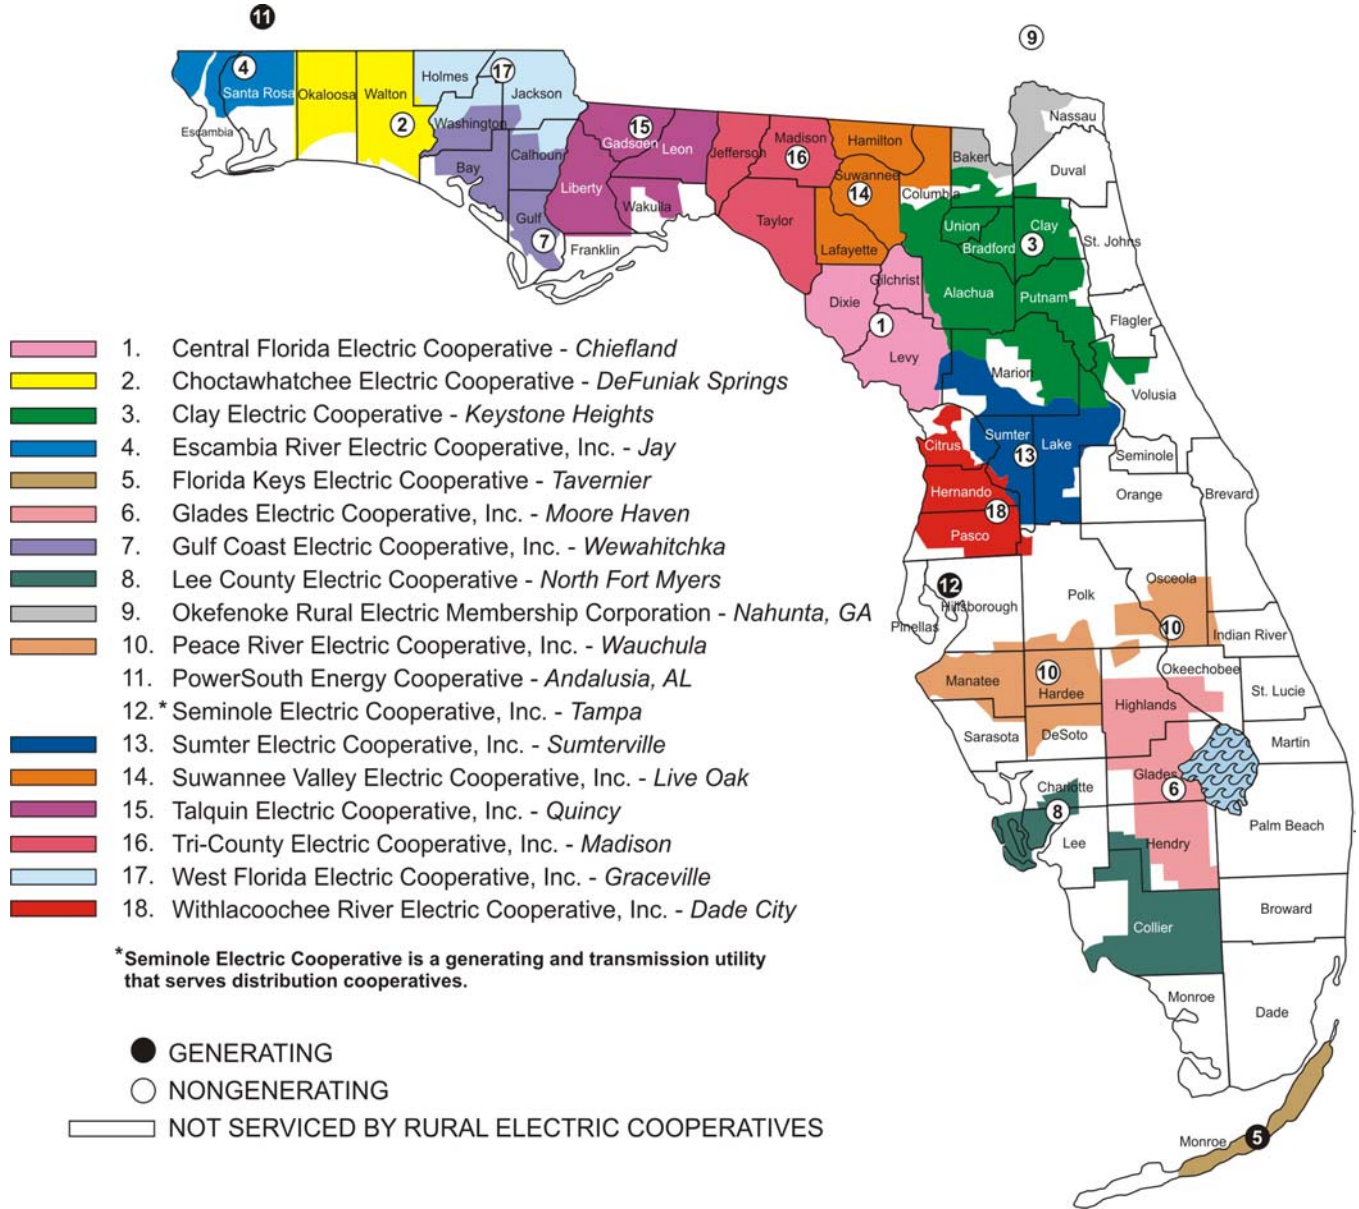

Investor-Owned Electric Utilities

Approximate Company Service Areas

Service areas are approximations.
 Information on this map should be used only as a general guideline.
 For more detailed information, contact individual utilities.

Municipal Electric Utilities

Approximate Utility Locations

Information on this map should be used only as a general guideline. For more detailed information, contact individual utilities.

Source:
Florida Public Service Commission

Rural Electric Cooperatives

Approximate Company Service Areas

Service areas are approximations.
 Information on this map should be used only as a general guideline.
 For more detailed information, contact individual utilities.